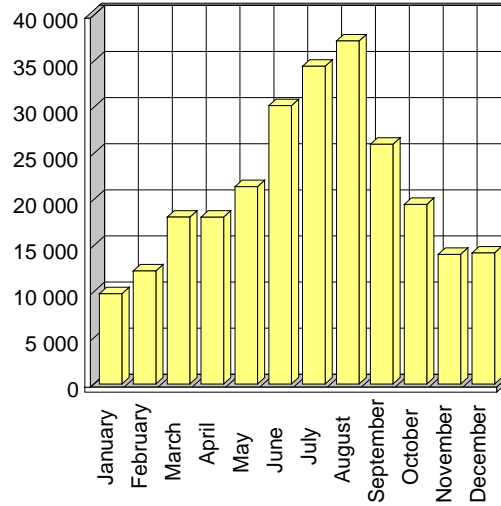

Mouvements

Charleroi Brussels South Airport

Mois	2000
January	4 085
February	3 876
March	4 422
April	5 173
May	5 728
June	5 915
July	4 764
August	7 251
September	4 856
October	3 908
November	3 554
December	3 520
TOTAL	57 052

Passagers

Charleroi Brussels South Airport

Mois	2000
January	9 782
February	12 254
March	18 085
April	18 083
May	21 400
June	30 184
July	34 462
August	37 190
September	26 010
October	19 473
November	14 043
December	14 203
TOTAL	255 169

Mois	2000
January	113 471
February	132 486
March	201 190
April	221 945
May	264 819
June	345 258
July	624 649
August	520 778
September	319 100
October	208 283
November	137 784
December	147 606
TOTAL	3 237 369