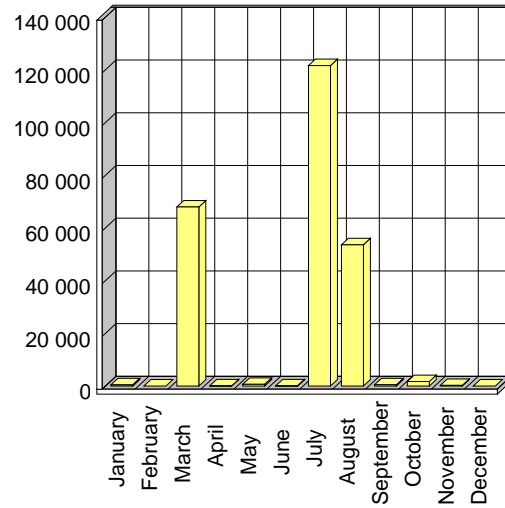

Mouvements

Charleroi Brussels South Airport

Mois	2000
January	4 085
February	3 876
March	4 422
April	5 173
May	5 728
June	5 915
July	4 764
August	7 251
September	4 856
October	3 908
November	3 554
December	3 520
TOTAL	57 052

Passagers

Charleroi Brussels South Airport

Mois	2000
January	9 782
February	12 254
March	18 085
April	18 083
May	21 400
June	30 184
July	34 462
August	37 190
September	26 010
October	19 473
November	14 043
December	14 203
TOTAL	255 169

Fret (kg)

Charleroi Brussels South Airport

Mois	2000
January	460
February	0
March	67 923
April	100
May	630
June	75
July	121 598
August	53 600
September	500
October	1 705
November	250
December	0
TOTAL	246 841