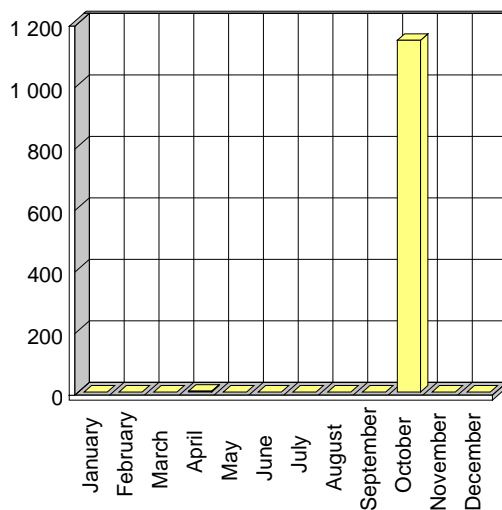

Passagers

Charleroi Brussels South Airport

Mois	2000
January	9 782
February	12 254
March	18 085
April	18 083
May	21 400
June	30 184
July	34 462
August	37 190
September	26 010
October	19 473
November	14 043
December	14 203
TOTAL	255 169

Fret (kg)

Charleroi Brussels South Airport

Mois	2000
January	460
February	0
March	67 923
April	100
May	630
June	75
July	121 598
August	53 600
September	500
October	1 705
November	250
December	0
TOTAL	246 841

Poste (kg)

Charleroi Brussels South Airport

Mois	2000
January	0
February	0
March	0
April	3
May	0
June	0
July	0
August	0
September	0
October	1 144
November	0
December	0
TOTAL	1 147

Bagages (kg)

Charleroi Brussels South Airport

Mois	2000
January	113 471
February	132 486
March	201 190
April	221 945
May	264 819
June	345 258
July	624 649
August	520 778
September	319 100
October	208 283
November	137 784
December	147 606
TOTAL	3 237 369