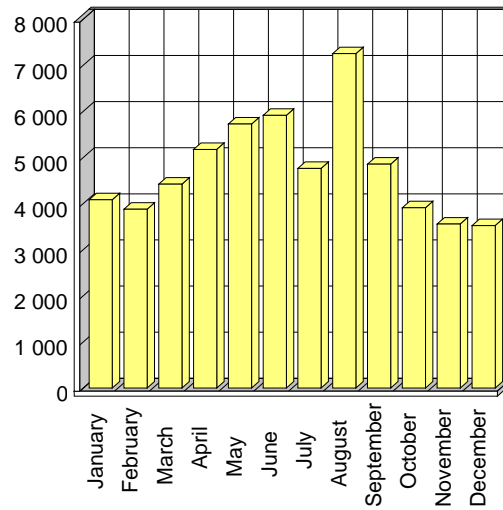

Mouvements

Charleroi Brussels South Airport

Mois	2000
January	4 085
February	3 876
March	4 422
April	5 173
May	5 728
June	5 915
July	4 764
August	7 251
September	4 856
October	3 908
November	3 554
December	3 520
TOTAL	57 052

Passagers

Charleroi Brussels South Airport

Mois	2000
January	9 782
February	12 254
March	18 085
April	18 083
May	21 400
June	30 184
July	34 462
August	37 190
September	26 010
October	19 473
November	14 043
December	14 203
TOTAL	255 169