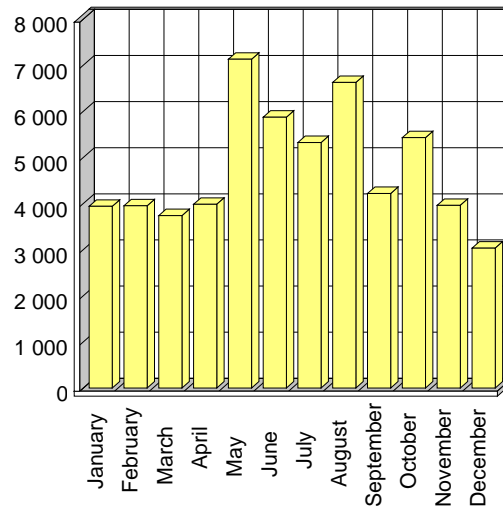

## Mouvements

Charleroi Brussels South Airport

Mois	2001
January	3 939
February	3 952
March	3 737
April	3 985
May	7 130
June	5 874
July	5 326
August	6 627
September	4 220
October	5 431
November	3 960
December	3 032
<b>TOTAL</b>	<b>57 213</b>

Passagers

Charleroi Brussels South Airport

Mois	2001
January	12 701
February	17 156
March	17 171
April	36 324
May	72 588
June	77 634
July	107 986
August	117 601
September	93 972
October	84 914
November	68 520
December	66 964
<b>TOTAL</b>	<b>773 531</b>