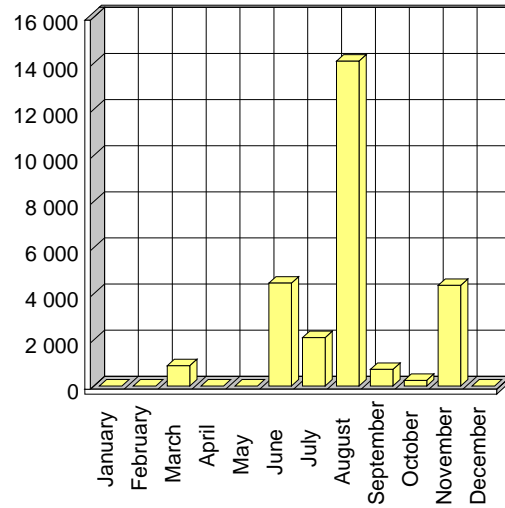

## Mouvements

Charleroi Brussels South Airport

Mois	2001
January	3 939
February	3 952
March	3 737
April	3 985
May	7 130
June	5 874
July	5 326
August	6 627
September	4 220
October	5 431
November	3 960
December	3 032
<b>TOTAL</b>	<b>57 213</b>

Passagers

Charleroi Brussels South Airport

Mois	2001
January	12 701
February	17 156
March	17 171
April	36 324
May	72 588
June	77 634
July	107 986
August	117 601
September	93 972
October	84 914
November	68 520
December	66 964
<b>TOTAL</b>	<b>773 531</b>

## Fret (kg)

Charleroi Brussels South Airport

Mois	2001
January	0
February	0
March	882
April	0
May	0
June	4 461
July	2 099
August	14 092
September	720
October	245
November	4 364
December	0
<b>TOTAL</b>	<b>26 863</b>