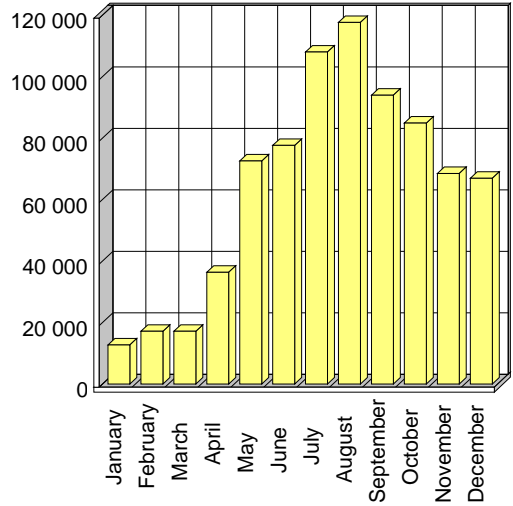

## Mouvements

Charleroi Brussels South Airport

Mois	2001
January	3 939
February	3 952
March	3 737
April	3 985
May	7 130
June	5 874
July	5 326
August	6 627
September	4 220
October	5 431
November	3 960
December	3 032
<b>TOTAL</b>	<b>57 213</b>

Passagers

Charleroi Brussels South Airport

Mois	2001
January	12 701
February	17 156
March	17 171
April	36 324
May	72 588
June	77 634
July	107 986
August	117 601
September	93 972
October	84 914
November	68 520
December	66 964
<b>TOTAL</b>	<b>773 531</b>