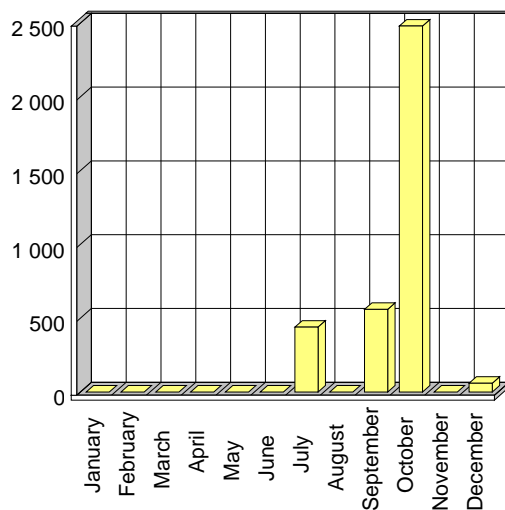

Passagers

Charleroi Brussels South Airport

Mois	2001
January	12 701
February	17 156
March	17 171
April	36 324
May	72 588
June	77 634
July	107 986
August	117 601
September	93 972
October	84 914
November	68 520
December	66 964
<b>TOTAL</b>	<b>773 531</b>

## Fret (kg)

Charleroi Brussels South Airport

Mois	2001
January	0
February	0
March	882
April	0
May	0
June	4 461
July	2 099
August	14 092
September	720
October	245
November	4 364
December	0
<b>TOTAL</b>	<b>26 863</b>

## Poste (kg)

Charleroi Brussels South Airport

Mois	2001
January	0
February	0
March	0
April	0
May	0
June	0
July	440
August	0
September	560
October	2 480
November	0
December	60
<b>TOTAL</b>	<b>3 540</b>