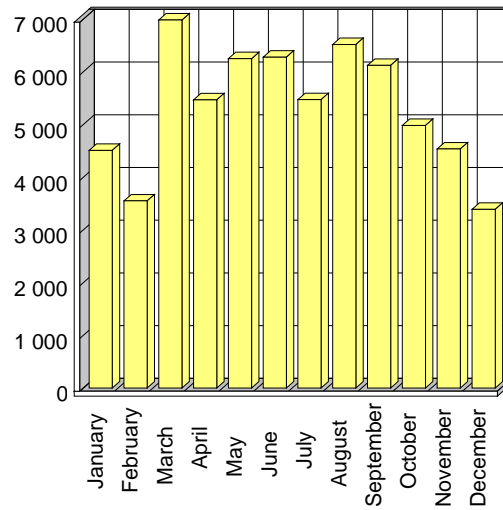

## Mouvements

Charleroi Brussels South Airport

Mois	2002
January	4 511
February	3 551
March	6 982
April	5 469
May	6 250
June	6 277
July	5 472
August	6 518
September	6 123
October	4 982
November	4 537
December	3 391
<b>TOTAL</b>	<b>64 063</b>

## Passagers

Charleroi Brussels South Airport

Mois	2002
January	63 294
February	70 808
March	75 999
April	77 620
May	82 502
June	92 771
July	153 659
August	155 713
September	131 029
October	129 997
November	121 608
December	116 646
<b>TOTAL</b>	<b>1 271 646</b>