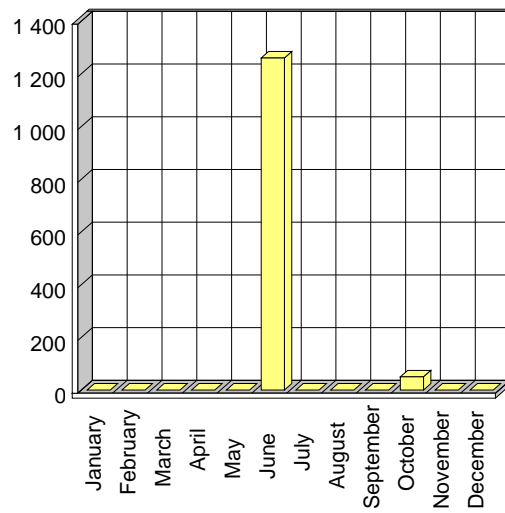

## Passagers

Charleroi Brussels South Airport

Mois	2002
January	63 294
February	70 808
March	75 999
April	77 620
May	82 502
June	92 771
July	153 659
August	155 713
September	131 029
October	129 997
November	121 608
December	116 646
<b>TOTAL</b>	<b>1 271 646</b>

## Fret (kg)

Charleroi Brussels South Airport

Mois	2002
January	0
February	0
March	0
April	159
May	139
June	0
July	2 050
August	2 564
September	1 223
October	6 290
November	0
December	140
<b>TOTAL</b>	<b>12 565</b>

## Poste (kg)

Charleroi Brussels South Airport

Mois	2002
January	0
February	0
March	0
April	0
May	0
June	1 260
July	0
August	0
September	0
October	50
November	0
December	0
<b>TOTAL</b>	<b>1 310</b>