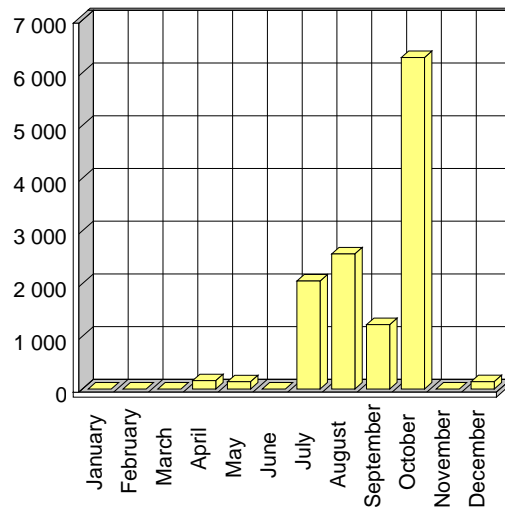

## Mouvements

Charleroi Brussels South Airport

Mois	2002
January	4 511
February	3 551
March	6 982
April	5 469
May	6 250
June	6 277
July	5 472
August	6 518
September	6 123
October	4 982
November	4 537
December	3 391
<b>TOTAL</b>	<b>64 063</b>

## Passagers

Charleroi Brussels South Airport

Mois	2002
January	63 294
February	70 808
March	75 999
April	77 620
May	82 502
June	92 771
July	153 659
August	155 713
September	131 029
October	129 997
November	121 608
December	116 646
<b>TOTAL</b>	<b>1 271 646</b>

## Fret (kg)

Charleroi Brussels South Airport

Mois	2002
January	0
February	0
March	0
April	159
May	139
June	0
July	2 050
August	2 564
September	1 223
October	6 290
November	0
December	140
<b>TOTAL</b>	<b>12 565</b>