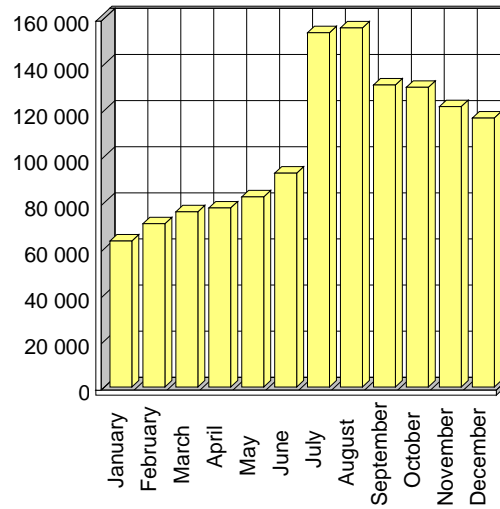

## Mouvements

Charleroi Brussels South Airport

Mois	2002
January	4 511
February	3 551
March	6 982
April	5 469
May	6 250
June	6 277
July	5 472
August	6 518
September	6 123
October	4 982
November	4 537
December	3 391
<b>TOTAL</b>	<b>64 063</b>

## Passagers

Charleroi Brussels South Airport

Mois	2002
January	63 294
February	70 808
March	75 999
April	77 620
May	82 502
June	92 771
July	153 659
August	155 713
September	131 029
October	129 997
November	121 608
December	116 646
<b>TOTAL</b>	<b>1 271 646</b>