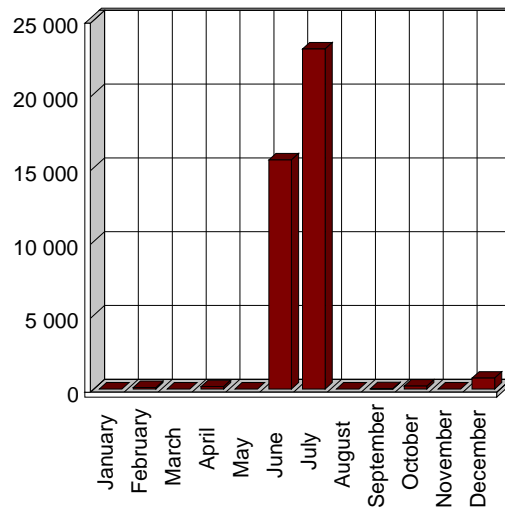

Mouvements

Charleroi Brussels South Airport

Mois	2003
January	4 210
February	5 955
March	6 911
April	5 420
May	5 807
June	5 699
July	5 601
August	5 228
September	4 791
October	4 785
November	4 206
December	4 187
TOTAL	62 800

Passagers

Charleroi Brussels South Airport

Mois	2003
January	109 009
February	116 943
March	135 868
April	148 748
May	151 565
June	151 418
July	168 538
August	174 534
September	161 350
October	165 688
November	159 747
December	160 179
TOTAL	1 803 587

Fret (kg)

Charleroi Brussels South Airport

Mois	2003
January	0
February	100
March	0
April	160
May	0
June	15 529
July	23 045
August	0
September	20
October	200
November	0
December	740
TOTAL	39 794

Poste (kg)