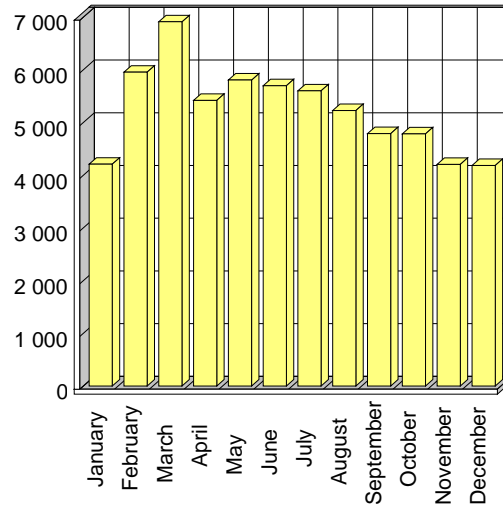

Mouvements

Charleroi Brussels South Airport

Mois	2003
January	4 210
February	5 955
March	6 911
April	5 420
May	5 807
June	5 699
July	5 601
August	5 228
September	4 791
October	4 785
November	4 206
December	4 187
TOTAL	62 800

Passagers

Charleroi Brussels South Airport

Mois	2003
January	109 009
February	116 943
March	135 868
April	148 748
May	151 565
June	151 418
July	168 538
August	174 534
September	161 350
October	165 688
November	159 747
December	160 179
TOTAL	1 803 587