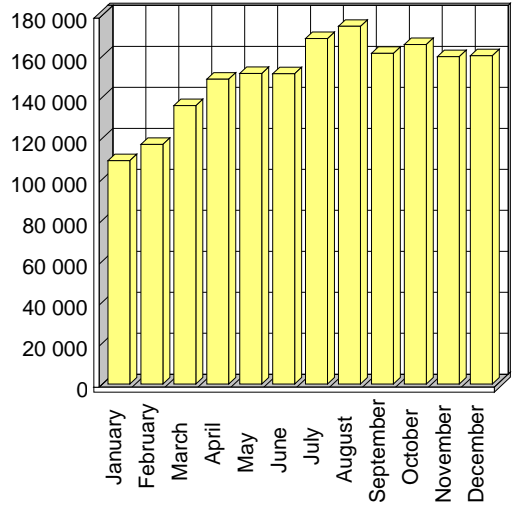

Mouvements

Charleroi Brussels South Airport

Mois	2003
January	4 210
February	5 955
March	6 911
April	5 420
May	5 807
June	5 699
July	5 601
August	5 228
September	4 791
October	4 785
November	4 206
December	4 187
TOTAL	62 800

Passagers

Charleroi Brussels South Airport

Mois	2003
January	109 009
February	116 943
March	135 868
April	148 748
May	151 565
June	151 418
July	168 538
August	174 534
September	161 350
October	165 688
November	159 747
December	160 179
TOTAL	1 803 587