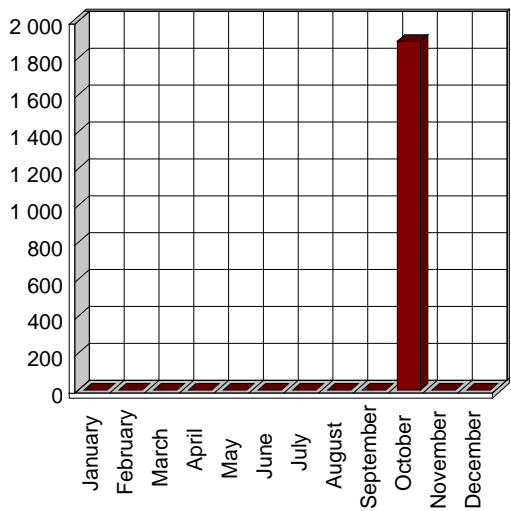

Passagers

Charleroi Brussels South Airport

Mois	2003
January	109 009
February	116 943
March	135 868
April	148 748
May	151 565
June	151 418
July	168 538
August	174 534
September	161 350
October	165 688
November	159 747
December	160 179
TOTAL	1 803 587

Fret (kg)

Charleroi Brussels South Airport

Mois	2003
January	0
February	100
March	0
April	160
May	0
June	15 529
July	23 045
August	0
September	20
October	200
November	0
December	740
TOTAL	39 794

Poste (kg)

Charleroi Brussels South Airport

Mois	2003
January	0
February	0
March	0
April	0
May	0
June	0
July	0
August	0
September	0
October	1 890
November	0
December	0
TOTAL	1 890

Bagages (kg)

Charleroi Brussels South Airport