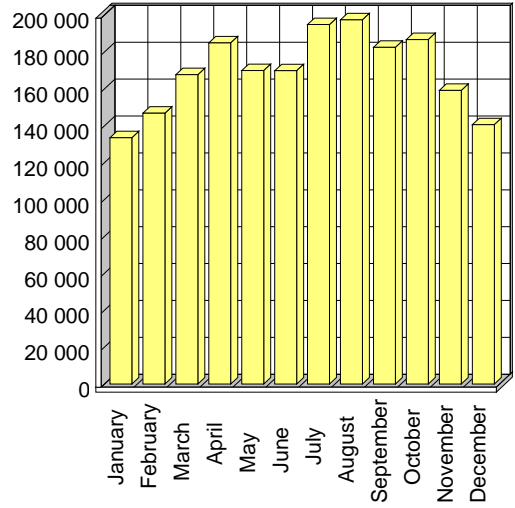

Mouvements

Charleroi Brussels South Airport

Mois	2004
January	3 610
February	4 169
March	6 446
April	6 523
May	6 837
June	5 710
July	5 861
August	6 199
September	6 339
October	6 302
November	4 578
December	3 408
TOTAL	65 982

Passagers

Charleroi Brussels South Airport

Mois	2004
January	133 543
February	146 885
March	167 722
April	184 904
May	169 909
June	169 852
July	194 858
August	197 430
September	182 548
October	186 691
November	159 167
December	140 621
TOTAL	2 034 130