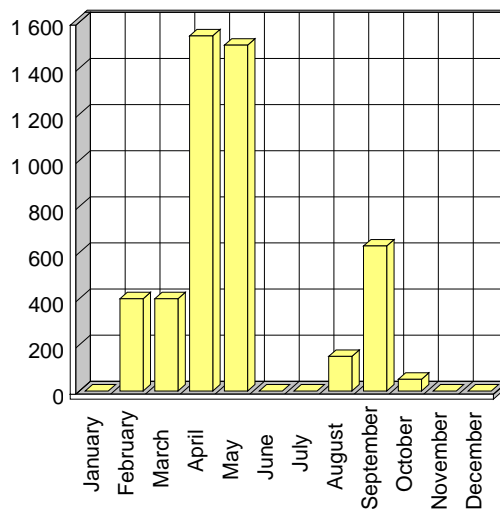

Mouvements

Charleroi Brussels South Airport

Mois	2004
January	3 610
February	4 169
March	6 446
April	6 523
May	6 837
June	5 710
July	5 861
August	6 199
September	6 339
October	6 302
November	4 578
December	3 408
TOTAL	65 982

Passagers

Charleroi Brussels South Airport

Mois	2004
January	133 543
February	146 885
March	167 722
April	184 904
May	169 909
June	169 852
July	194 858
August	197 430
September	182 548
October	186 691
November	159 167
December	140 621
TOTAL	2 034 130

Fret (kg)

Charleroi Brussels South Airport

Mois	2004
January	0
February	400
March	400
April	1 540
May	1 500
June	0
July	0
August	150
September	629
October	51
November	0
December	0
TOTAL	4 670

Poste (kg)

Charleroi Brussels South Airport