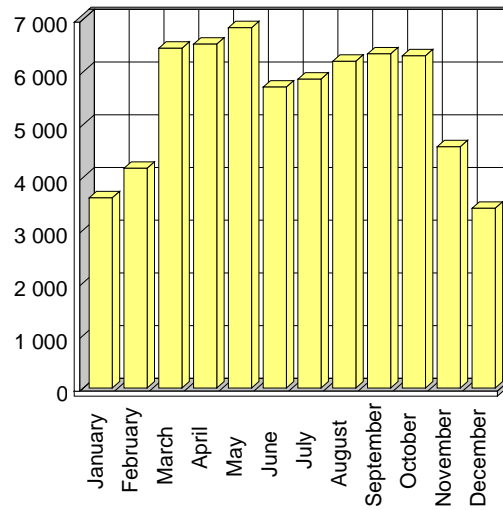

Mouvements

Charleroi Brussels South Airport

Mois	2004
January	3 610
February	4 169
March	6 446
April	6 523
May	6 837
June	5 710
July	5 861
August	6 199
September	6 339
October	6 302
November	4 578
December	3 408
TOTAL	65 982

Passagers

Charleroi Brussels South Airport

Mois	2004
January	133 543
February	146 885
March	167 722
April	184 904
May	169 909
June	169 852
July	194 858
August	197 430
September	182 548
October	186 691
November	159 167
December	140 621
TOTAL	2 034 130