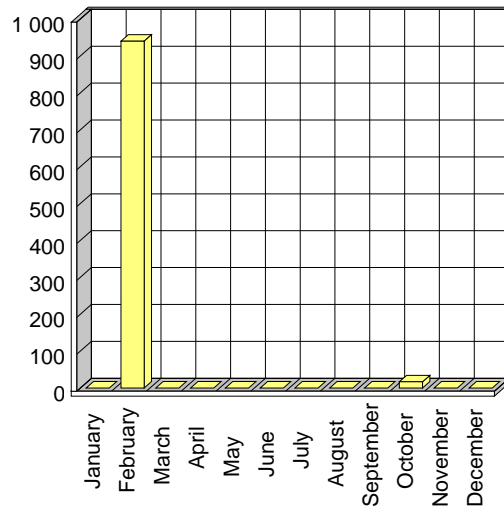

Passagers

Charleroi Brussels South Airport

Mois	2004
January	133 543
February	146 885
March	167 722
April	184 904
May	169 909
June	169 852
July	194 858
August	197 430
September	182 548
October	186 691
November	159 167
December	140 621
TOTAL	2 034 130

Fret (kg)

Charleroi Brussels South Airport

Mois	2004
January	0
February	400
March	400
April	1 540
May	1 500
June	0
July	0
August	150
September	629
October	51
November	0
December	0
TOTAL	4 670

Poste (kg)

Charleroi Brussels South Airport

Mois	2004
January	0
February	940
March	0
April	0
May	0
June	0
July	0
August	0
September	0
October	17
November	0
December	0
TOTAL	957

Bagages (kg)

Charleroi Brussels South Airport

Mois	2004
January	1 261 427
February	1 389 940
March	1 564 731
April	1 925 693
May	1 748 657
June	1 715 730
July	2 130 958
August	2 154 878
September	1 819 660
October	1 670 730
November	1 359 654
December	1 332 513
TOTAL	20 074 571