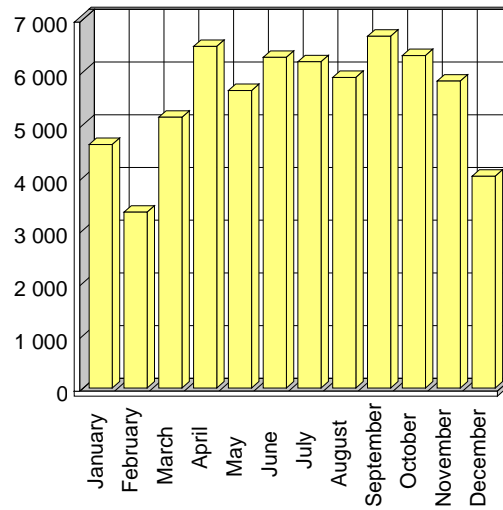

Mouvements

Charleroi Brussels South Airport

Mois	2006
January	4 620
February	3 335
March	5 138
April	6 481
May	5 646
June	6 273
July	6 191
August	5 894
September	6 675
October	6 309
November	5 824
December	4 018
TOTAL	66 404

Passagers

Charleroi Brussels South Airport

Mois	2006
January	125 517
February	129 201
March	153 031
April	187 442
May	196 426
June	195 147
July	213 169
August	211 865
September	197 125
October	204 466
November	182 814
December	170 157
TOTAL	2 166 360