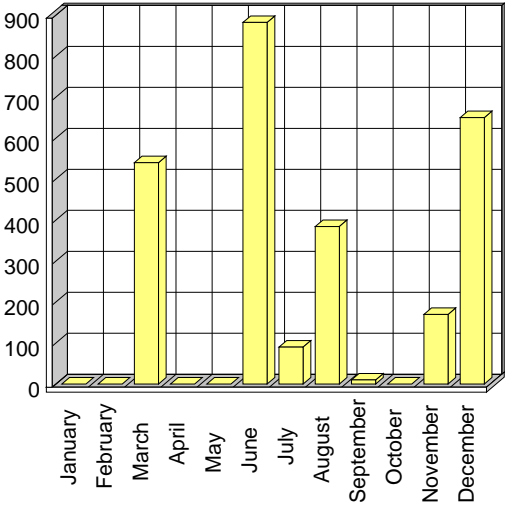

Mouvements

Charleroi Brussels South Airport

Mois	2006
January	4 620
February	3 335
March	5 138
April	6 481
May	5 646
June	6 273
July	6 191
August	5 894
September	6 675
October	6 309
November	5 824
December	4 018
TOTAL	66 404

Passagers

Charleroi Brussels South Airport

Mois	2006
January	125 517
February	129 201
March	153 031
April	187 442
May	196 426
June	195 147
July	213 169
August	211 865
September	197 125
October	204 466
November	182 814
December	170 157
TOTAL	2 166 360

Fret (kg)

Charleroi Brussels South Airport

Mois	2006
January	0
February	0
March	540
April	0
May	0
June	882
July	90
August	384
September	10
October	0
November	170
December	650
TOTAL	2 726

Poste (kg)

Charleroi Brussels South Airport