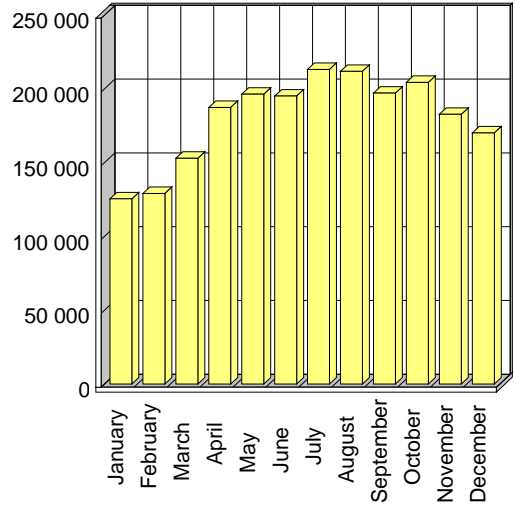

Mouvements

Charleroi Brussels South Airport

Mois	2006
January	4 620
February	3 335
March	5 138
April	6 481
May	5 646
June	6 273
July	6 191
August	5 894
September	6 675
October	6 309
November	5 824
December	4 018
TOTAL	66 404

Passagers

Charleroi Brussels South Airport

Mois	2006
January	125 517
February	129 201
March	153 031
April	187 442
May	196 426
June	195 147
July	213 169
August	211 865
September	197 125
October	204 466
November	182 814
December	170 157
TOTAL	2 166 360