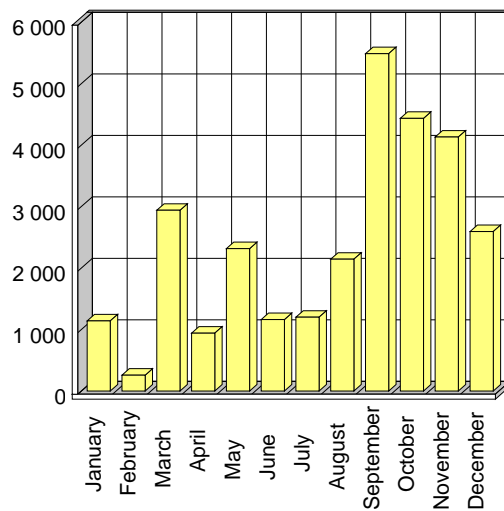

## Mouvements

Charleroi Brussels South Airport

Mois	2007
January	4 302
February	4 616
March	7 193
April	8 478
May	5 636
June	5 450
July	5 947
August	5 804
September	5 794
October	6 488
November	6 083
December	4 902
<b>TOTAL</b>	<b>70 693</b>

# Passagers

Charleroi Brussels South Airport

Mois	2007
January	172 941
February	168 881
March	199 717
April	209 550
May	196 933
June	187 826
July	239 580
August	235 797
September	219 088
October	219 021
November	206 025
December	203 770
<b>TOTAL</b>	<b>2 459 129</b>

## Fret (kg)

Charleroi Brussels South Airport

Mois	2007
January	1 140
February	258
March	2 939
April	942
May	2 315
June	1 163
July	1 200
August	2 144
September	5 488
October	4 436
November	4 132
December	2 594
<b>TOTAL</b>	<b>28 751</b>