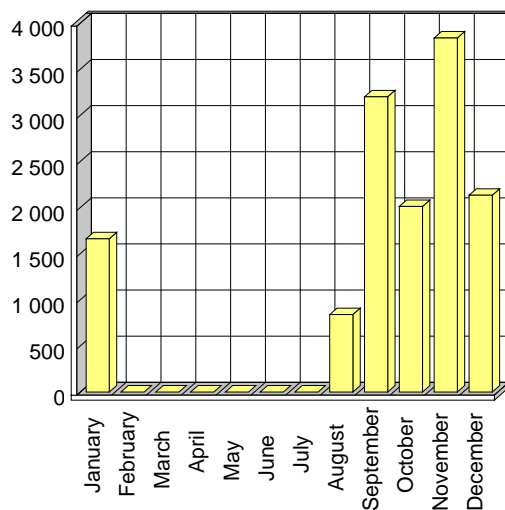

# Passagers

Charleroi Brussels South Airport

Mois	2007
January	172 941
February	168 881
March	199 717
April	209 550
May	196 933
June	187 826
July	239 580
August	235 797
September	219 088
October	219 021
November	206 025
December	203 770
<b>TOTAL</b>	<b>2 459 129</b>

## Fret (kg)

Charleroi Brussels South Airport

Mois	2007
January	1 140
February	258
March	2 939
April	942
May	2 315
June	1 163
July	1 200
August	2 144
September	5 488
October	4 436
November	4 132
December	2 594
<b>TOTAL</b>	<b>28 751</b>

Poste (kg)

Charleroi Brussels South Airport

Mois	2007
January	1 660
February	0
March	0
April	0
May	0
June	0
July	0
August	839
September	3 200
October	2 012
November	3 838
December	2 134
<b>TOTAL</b>	<b>13 683</b>