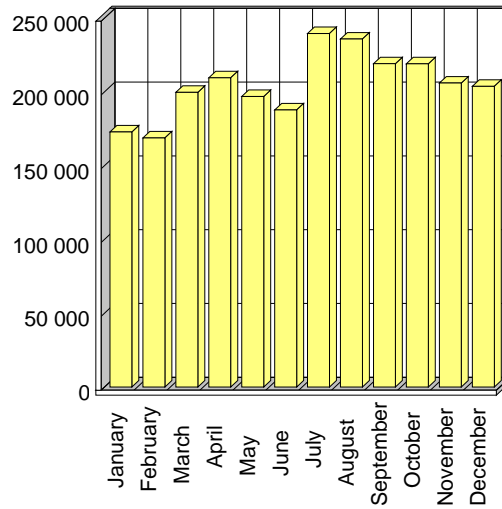

## Mouvements

Charleroi Brussels South Airport

Mois	2007
January	4 302
February	4 616
March	7 193
April	8 478
May	5 636
June	5 450
July	5 947
August	5 804
September	5 794
October	6 488
November	6 083
December	4 902
<b>TOTAL</b>	<b>70 693</b>

# Passagers

Charleroi Brussels South Airport

Mois	2007
January	172 941
February	168 881
March	199 717
April	209 550
May	196 933
June	187 826
July	239 580
August	235 797
September	219 088
October	219 021
November	206 025
December	203 770
<b>TOTAL</b>	<b>2 459 129</b>