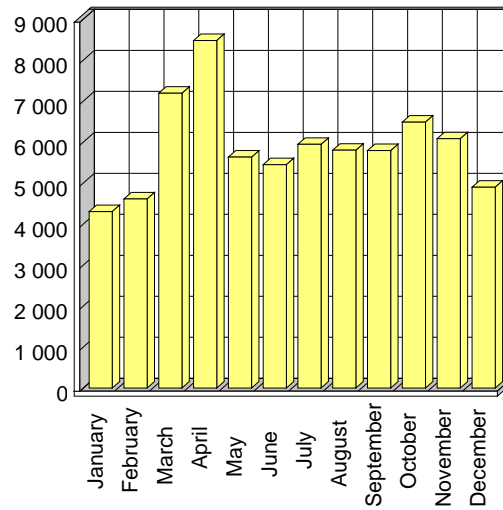

## Mouvements

Charleroi Brussels South Airport

Mois	2007
January	4 302
February	4 616
March	7 193
April	8 478
May	5 636
June	5 450
July	5 947
August	5 804
September	5 794
October	6 488
November	6 083
December	4 902
<b>TOTAL</b>	<b>70 693</b>

# Passagers

Charleroi Brussels South Airport

Mois	2007
January	172 941
February	168 881
March	199 717
April	209 550
May	196 933
June	187 826
July	239 580
August	235 797
September	219 088
October	219 021
November	206 025
December	203 770
<b>TOTAL</b>	<b>2 459 129</b>