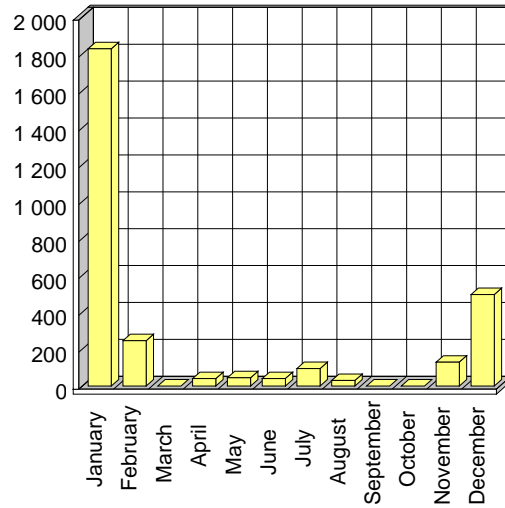

## Mouvements

Charleroi Brussels South Airport

Mois	2008
January	5 263
February	7 084
March	5 802
April	8 357
May	7 673
June	7 510
July	6 287
August	6 540
September	6 406
October	7 574
November	5 353
December	5 116
<b>TOTAL</b>	<b>78 965</b>

Passagers

Charleroi Brussels South Airport

Mois	2008
January	184 784
February	194 254
March	238 804
April	250 376
May	265 987
June	245 960
July	281 541
August	287 359
September	256 282
October	266 866
November	242 488
December	235 704
<b>TOTAL</b>	<b>2 950 405</b>

## Fret (kg)

Charleroi Brussels South Airport

Mois	2008
January	1 828
February	246
March	0
April	40
May	45
June	40
July	95
August	30
September	0
October	0
November	129
December	496
<b>TOTAL</b>	<b>2 949</b>