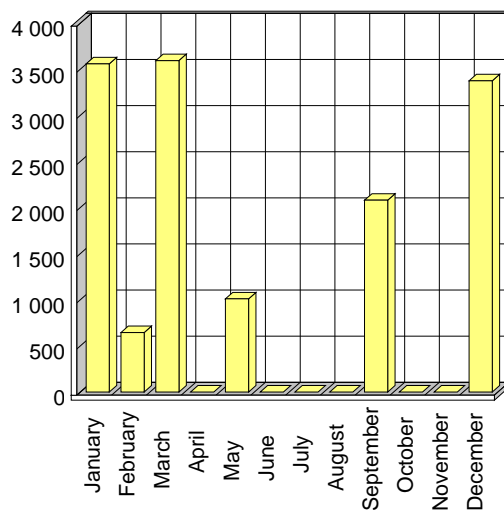

## Mouvements

Charleroi Brussels South Airport

Mois	2008
January	5 263
February	7 084
March	5 802
April	8 357
May	7 673
June	7 510
July	6 287
August	6 540
September	6 406
October	7 574
November	5 353
December	5 116
<b>TOTAL</b>	<b>78 965</b>

Passagers

Charleroi Brussels South Airport

Mois	2008
January	184 784
February	194 254
March	238 804
April	250 376
May	265 987
June	245 960
July	281 541
August	287 359
September	256 282
October	266 866
November	242 488
December	235 704
<b>TOTAL</b>	<b>2 950 405</b>

## Fret (kg)

Charleroi Brussels South Airport

Mois	2008
January	1 828
February	246
March	0
April	40
May	45
June	40
July	95
August	30
September	0
October	0
November	129
December	496
<b>TOTAL</b>	<b>2 949</b>

Poste (kg)

Charleroi Brussels South Airport

Mois	2008
January	3 558
February	645
March	3 593
April	0
May	1 010
June	0
July	0
August	0
September	2 080
October	0
November	0
December	3 375
<b>TOTAL</b>	<b>14 261</b>