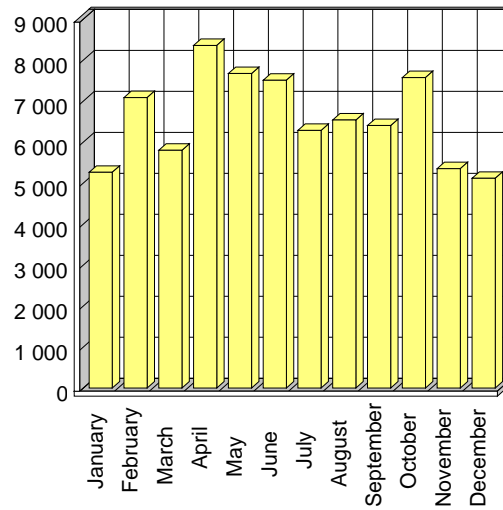

## Mouvements

Charleroi Brussels South Airport

Mois	2008
January	5 263
February	7 084
March	5 802
April	8 357
May	7 673
June	7 510
July	6 287
August	6 540
September	6 406
October	7 574
November	5 353
December	5 116
<b>TOTAL</b>	<b>78 965</b>

Passagers

Charleroi Brussels South Airport

Mois	2008
January	184 784
February	194 254
March	238 804
April	250 376
May	265 987
June	245 960
July	281 541
August	287 359
September	256 282
October	266 866
November	242 488
December	235 704
<b>TOTAL</b>	<b>2 950 405</b>

## Fret (kg)

Charleroi Brussels South Airport

Mois	2008
January	1 828
February	246
March	0
April	40
May	45
June	40
July	95
August	30
September	0
October	0
November	129
December	496
<b>TOTAL</b>	<b>2 949</b>