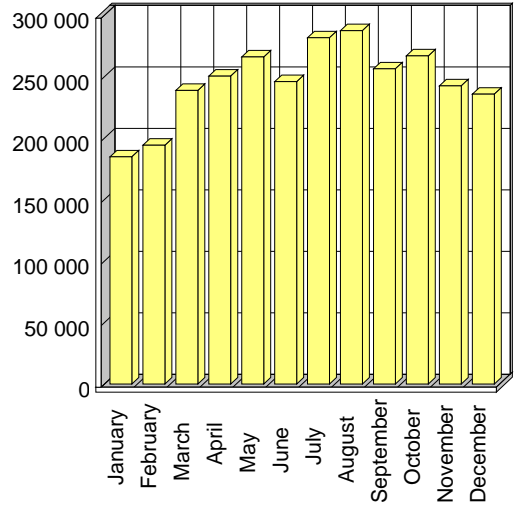

## Mouvements

Charleroi Brussels South Airport

Mois	2008
January	5 263
February	7 084
March	5 802
April	8 357
May	7 673
June	7 510
July	6 287
August	6 540
September	6 406
October	7 574
November	5 353
December	5 116
<b>TOTAL</b>	<b>78 965</b>

Passagers

Charleroi Brussels South Airport

Mois	2008
January	184 784
February	194 254
March	238 804
April	250 376
May	265 987
June	245 960
July	281 541
August	287 359
September	256 282
October	266 866
November	242 488
December	235 704
<b>TOTAL</b>	<b>2 950 405</b>