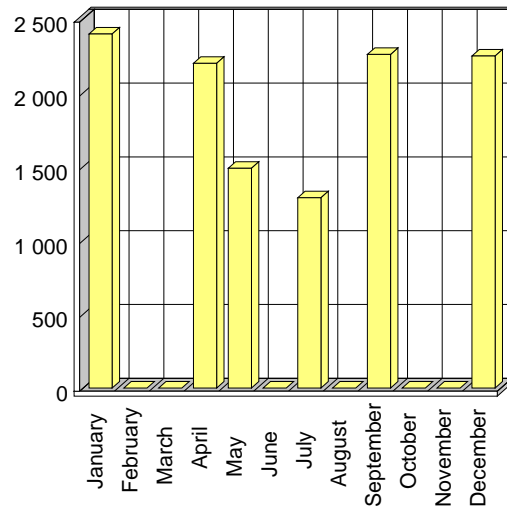

Passagers

Charleroi Brussels South Airport

Mois	2009
January	218 457
February	234 337
March	265 388
April	328 821
May	335 294
June	343 791
July	401 421
August	410 628
September	360 165
October	360 709
November	341 591
December	327 802
TOTAL	3 928 404

Fret (kg)

Charleroi Brussels South Airport

Mois	2009
January	0
February	120
March	0
April	602
May	0
June	20
July	1 164
August	10
September	0
October	250
November	357
December	126
TOTAL	2 649

Poste (kg)

Charleroi Brussels South Airport

Mois	2009
January	2 399
February	0
March	0
April	2 200
May	1 490
June	0
July	1 290
August	0
September	2 261
October	0
November	0
December	2 250
TOTAL	11 890

Bagages (kg)

Charleroi Brussels South Airport