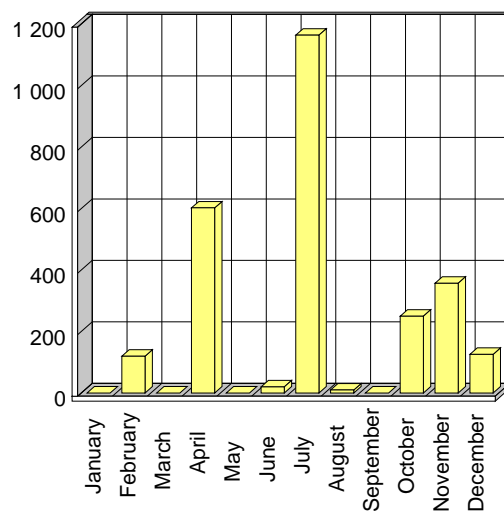

Mouvements

Charleroi Brussels South Airport

Mois	2009
January	5 216
February	4 652
March	7 154
April	7 567
May	7 181
June	7 630
July	7 895
August	8 092
September	7 251
October	7 582
November	5 367
December	5 566
TOTAL	81 153

Passagers

Charleroi Brussels South Airport

Mois	2009
January	218 457
February	234 337
March	265 388
April	328 821
May	335 294
June	343 791
July	401 421
August	410 628
September	360 165
October	360 709
November	341 591
December	327 802
TOTAL	3 928 404

Fret (kg)

Charleroi Brussels South Airport

Mois	2009
January	0
February	120
March	0
April	602
May	0
June	20
July	1 164
August	10
September	0
October	250
November	357
December	126
TOTAL	2 649

Poste (kg)

Charleroi Brussels South Airport