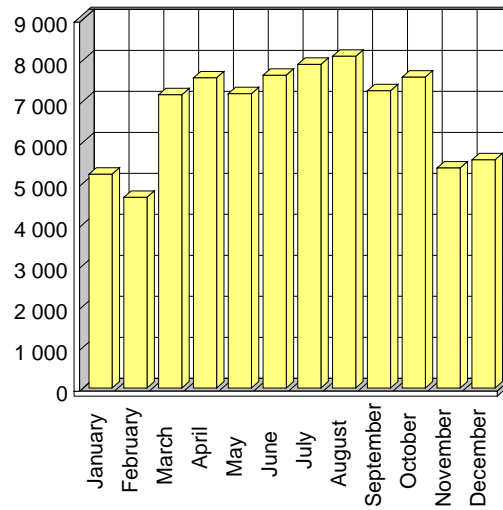

Mouvements

Charleroi Brussels South Airport

Mois	2009
January	5 216
February	4 652
March	7 154
April	7 567
May	7 181
June	7 630
July	7 895
August	8 092
September	7 251
October	7 582
November	5 367
December	5 566
TOTAL	81 153

Passagers

Charleroi Brussels South Airport

Mois	2009
January	218 457
February	234 337
March	265 388
April	328 821
May	335 294
June	343 791
July	401 421
August	410 628
September	360 165
October	360 709
November	341 591
December	327 802
TOTAL	3 928 404