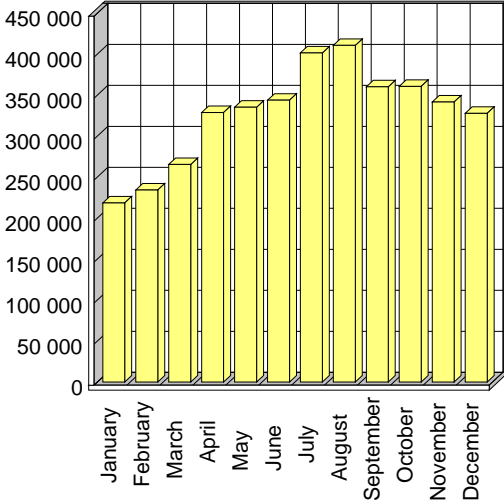

Mouvements

Charleroi Brussels South Airport

Mois	2009
January	5 216
February	4 652
March	7 154
April	7 567
May	7 181
June	7 630
July	7 895
August	8 092
September	7 251
October	7 582
November	5 367
December	5 566
TOTAL	81 153

Passagers

Charleroi Brussels South Airport

Mois	2009
January	218 457
February	234 337
March	265 388
April	328 821
May	335 294
June	343 791
July	401 421
August	410 628
September	360 165
October	360 709
November	341 591
December	327 802
TOTAL	3 928 404