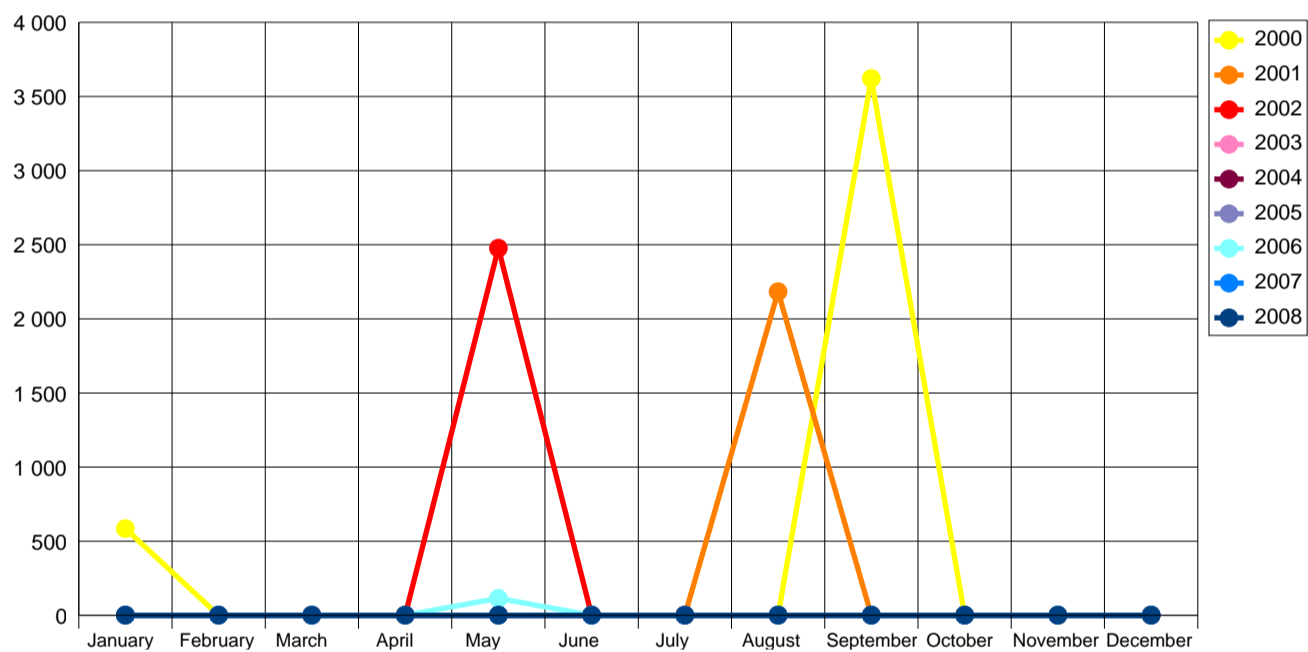

Poste (kg)

Liege Airport

Mois	2000	2001	2002	2003	2004	2005	2006	2007	2008
January	585	0	0	0	0	0	0	0	0
February	0	0	0	0	0	0	0	0	0
March	0	0	0	0	0	0	0	0	0
April	0	0	0	0	0	0	0	0	0
May	0	0	2 477	0	0	0	115	0	0
June	0	0	0	0	0	0	0	0	0
July	0	0	0	0	0	0	0	0	0
August	0	2 184	0	0	0	0	0	0	0
September	3 622	0	0	0	0	0	0	0	0
October	0	0	0	0	0	0	0	0	0
November	0	0	0	0	0	0	0	0	0
December	0	0	0	0	0	0	0	0	0
TOTAL	4 207	2 184	2 477	0	0	0	115	0	0