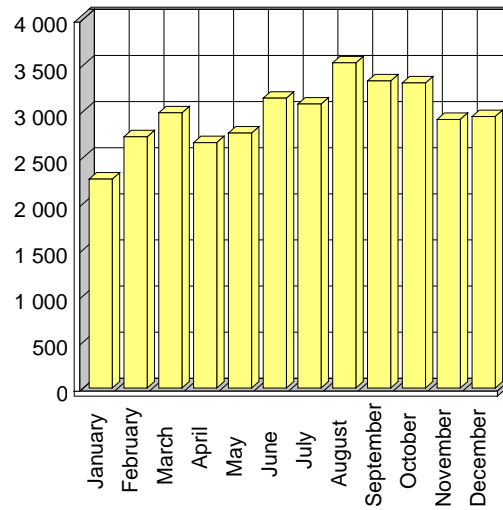

Mouvements

Liege Airport

Mois	2000
January	2 267
February	2 725
March	2 984
April	2 661
May	2 765
June	3 143
July	3 079
August	3 526
September	3 330
October	3 308
November	2 912
December	2 944
TOTAL	35 644

Passagers

Liege Airport

Mois	2000
January	5 369
February	5 677
March	9 256
April	12 460
May	18 952
June	22 407
July	40 775
August	42 881
September	21 869
October	16 824
November	5 659
December	5 334
TOTAL	207 463