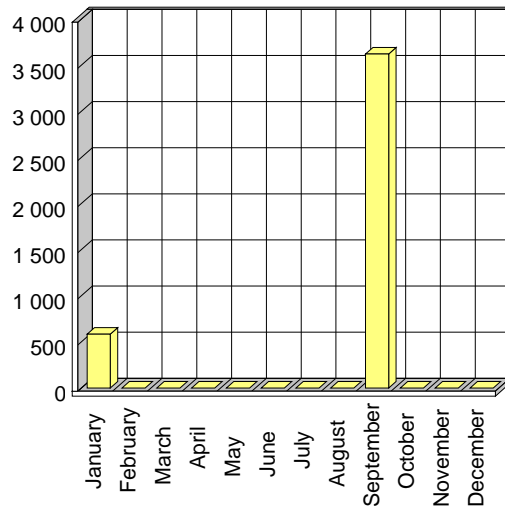

Passagers

Liege Airport

Mois	2000
January	5 369
February	5 677
March	9 256
April	12 460
May	18 952
June	22 407
July	40 775
August	42 881
September	21 869
October	16 824
November	5 659
December	5 334
TOTAL	207 463

Fret (kg)

Liege Airport

Mois	2000
January	20 531 565
February	23 031 933
March	25 560 039
April	21 043 972
May	23 457 964
June	23 776 920
July	21 815 866
August	19 805 970
September	22 412 308
October	22 969 958
November	23 015 891
December	22 921 048
TOTAL	270 343 434

Poste (kg)

Liege Airport

Mois	2000
January	585
February	0
March	0
April	0
May	0
June	0
July	0
August	0
September	3 622
October	0
November	0
December	0
TOTAL	4 207

Bagages (kg)

Liege Airport

Mois	2000
January	63 263
February	65 530
March	105 891
April	134 468
May	254 283
June	292 441
July	553 372
August	561 708
September	304 157
October	212 197
November	65 584
December	62 871
TOTAL	2 675 765