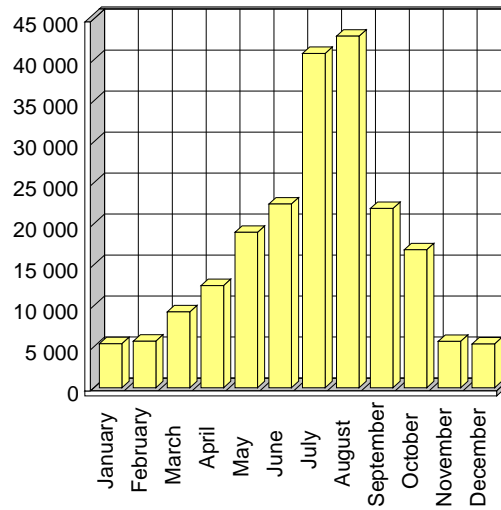

Mouvements

Liege Airport

Mois	2000
January	2 267
February	2 725
March	2 984
April	2 661
May	2 765
June	3 143
July	3 079
August	3 526
September	3 330
October	3 308
November	2 912
December	2 944
TOTAL	35 644

Passagers

Liege Airport

Mois	2000
January	5 369
February	5 677
March	9 256
April	12 460
May	18 952
June	22 407
July	40 775
August	42 881
September	21 869
October	16 824
November	5 659
December	5 334
TOTAL	207 463