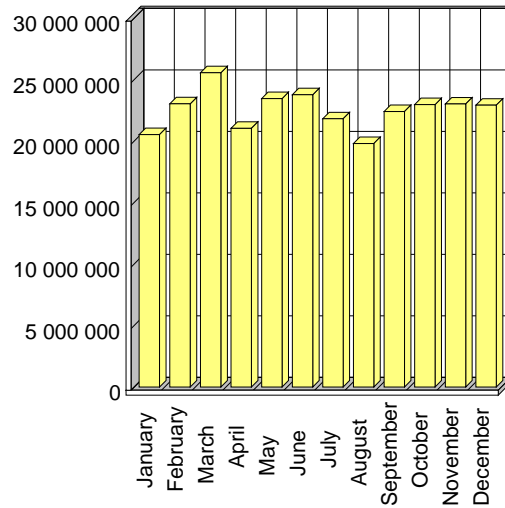

Mouvements

Liege Airport

Mois	2000
January	2 267
February	2 725
March	2 984
April	2 661
May	2 765
June	3 143
July	3 079
August	3 526
September	3 330
October	3 308
November	2 912
December	2 944
TOTAL	35 644

Passagers

Liege Airport

Mois	2000
January	5 369
February	5 677
March	9 256
April	12 460
May	18 952
June	22 407
July	40 775
August	42 881
September	21 869
October	16 824
November	5 659
December	5 334
TOTAL	207 463

Fret (kg)

Liege Airport

Mois	2000
January	20 531 565
February	23 031 933
March	25 560 039
April	21 043 972
May	23 457 964
June	23 776 920
July	21 815 866
August	19 805 970
September	22 412 308
October	22 969 958
November	23 015 891
December	22 921 048
TOTAL	270 343 434