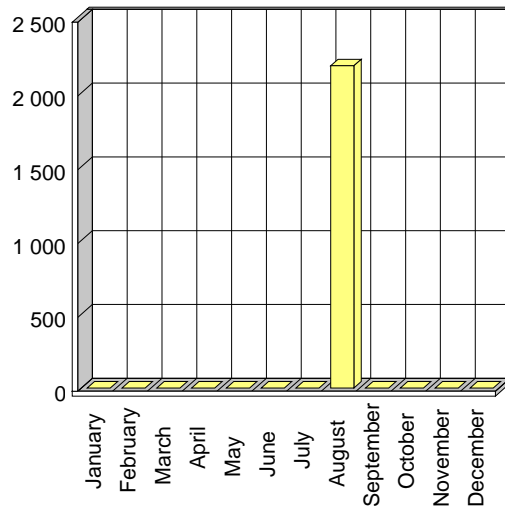

Passagers

Liege Airport

Mois	2001
January	4 826
February	5 548
March	7 060
April	12 042
May	15 758
June	19 989
July	40 869
August	45 048
September	23 707
October	15 250
November	15 672
December	4 523
TOTAL	210 292

Fret (kg)

Liege Airport

Mois	2001
January	23 144 024
February	22 429 120
March	26 233 150
April	21 711 722
May	23 073 864
June	22 423 453
July	20 125 361
August	18 276 003
September	21 216 964
October	24 416 917
November	25 850 626
December	23 976 821
TOTAL	272 878 025

Poste (kg)

Liege Airport

Mois	2001
January	0
February	0
March	0
April	0
May	0
June	0
July	0
August	2 184
September	0
October	0
November	0
December	0
TOTAL	2 184

Bagages (kg)

Liege Airport

Mois	2001
January	52 590
February	68 541
March	92 374
April	143 541
May	212 007
June	270 422
July	580 690
August	605 485
September	332 737
October	215 217
November	216 784
December	57 022
TOTAL	2 847 410