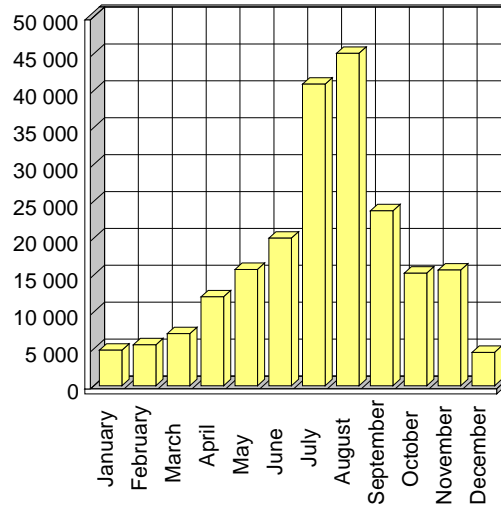

Mouvements

Liege Airport

Mois	2001
January	2 720
February	2 523
March	3 013
April	3 051
May	3 789
June	3 397
July	3 174
August	3 385
September	3 428
October	2 748
November	2 587
December	2 128
TOTAL	35 943

Passagers

Liege Airport

Mois	2001
January	4 826
February	5 548
March	7 060
April	12 042
May	15 758
June	19 989
July	40 869
August	45 048
September	23 707
October	15 250
November	15 672
December	4 523
TOTAL	210 292