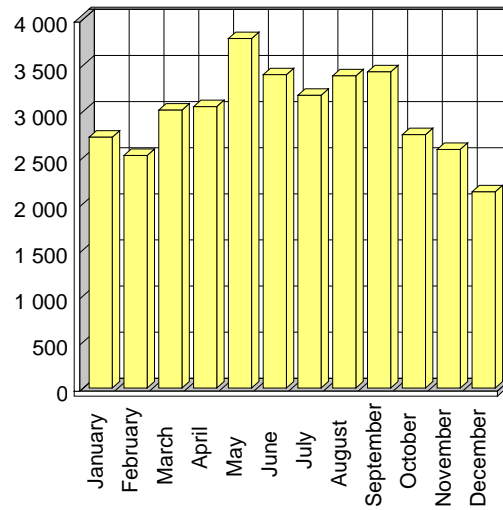

Mouvements

Liege Airport

Mois	2001
January	2 720
February	2 523
March	3 013
April	3 051
May	3 789
June	3 397
July	3 174
August	3 385
September	3 428
October	2 748
November	2 587
December	2 128
TOTAL	35 943

Passagers

Liege Airport

Mois	2001
January	4 826
February	5 548
March	7 060
April	12 042
May	15 758
June	19 989
July	40 869
August	45 048
September	23 707
October	15 250
November	15 672
December	4 523
TOTAL	210 292