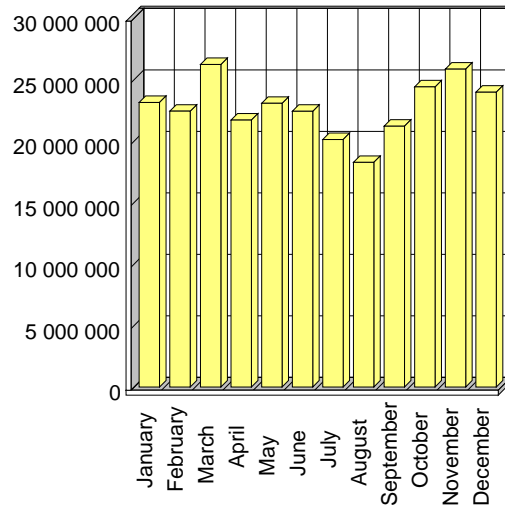

Mouvements

Liege Airport

Mois	2001
January	2 720
February	2 523
March	3 013
April	3 051
May	3 789
June	3 397
July	3 174
August	3 385
September	3 428
October	2 748
November	2 587
December	2 128
TOTAL	35 943

Passagers

Liege Airport

Mois	2001
January	4 826
February	5 548
March	7 060
April	12 042
May	15 758
June	19 989
July	40 869
August	45 048
September	23 707
October	15 250
November	15 672
December	4 523
TOTAL	210 292

Fret (kg)

Liege Airport

Mois	2001
January	23 144 024
February	22 429 120
March	26 233 150
April	21 711 722
May	23 073 864
June	22 423 453
July	20 125 361
August	18 276 003
September	21 216 964
October	24 416 917
November	25 850 626
December	23 976 821
TOTAL	272 878 025