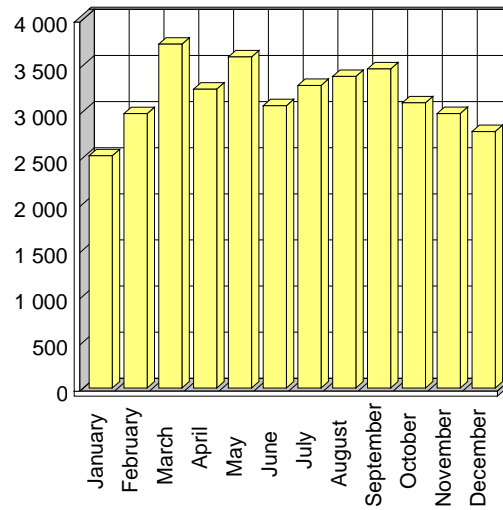

Mouvements

Liege Airport

Mois	2004
January	2 518
February	2 975
March	3 728
April	3 241
May	3 590
June	3 062
July	3 281
August	3 378
September	3 460
October	3 092
November	2 976
December	2 780
TOTAL	38 081

Passagers

Liege Airport

Mois	2004
January	10 017
February	9 241
March	7 547
April	11 858
May	22 392
June	21 599
July	38 110
August	43 486
September	23 301
October	12 289
November	7 387
December	14 133
TOTAL	221 360