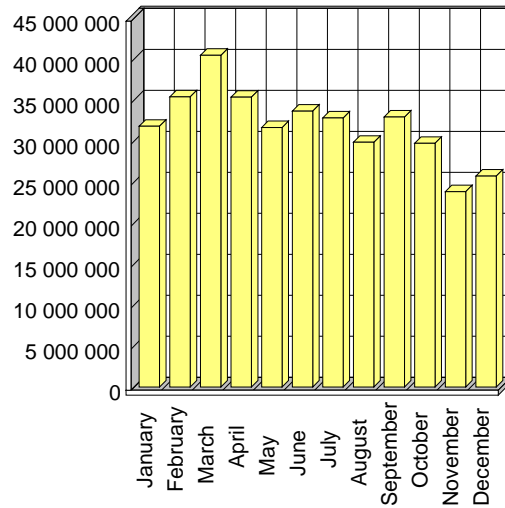

Mouvements

Liege Airport

Mois	2004
January	2 518
February	2 975
March	3 728
April	3 241
May	3 590
June	3 062
July	3 281
August	3 378
September	3 460
October	3 092
November	2 976
December	2 780
TOTAL	38 081

Passagers

Liege Airport

Mois	2004
January	10 017
February	9 241
March	7 547
April	11 858
May	22 392
June	21 599
July	38 110
August	43 486
September	23 301
October	12 289
November	7 387
December	14 133
TOTAL	221 360

Fret (kg)

Liege Airport

Mois	2004
January	31 813 181
February	35 404 331
March	40 471 566
April	35 352 109
May	31 654 053
June	33 665 352
July	32 832 079
August	29 857 073
September	32 943 922
October	29 730 314
November	23 843 535
December	25 735 686
TOTAL	383 303 201