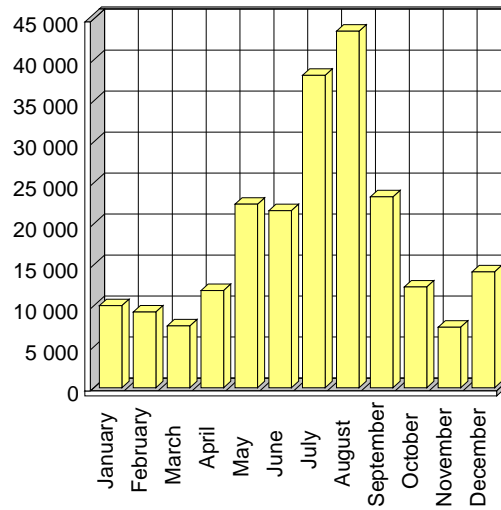

Mouvements

Liege Airport

Mois	2004
January	2 518
February	2 975
March	3 728
April	3 241
May	3 590
June	3 062
July	3 281
August	3 378
September	3 460
October	3 092
November	2 976
December	2 780
TOTAL	38 081

Passagers

Liege Airport

Mois	2004
January	10 017
February	9 241
March	7 547
April	11 858
May	22 392
June	21 599
July	38 110
August	43 486
September	23 301
October	12 289
November	7 387
December	14 133
TOTAL	221 360