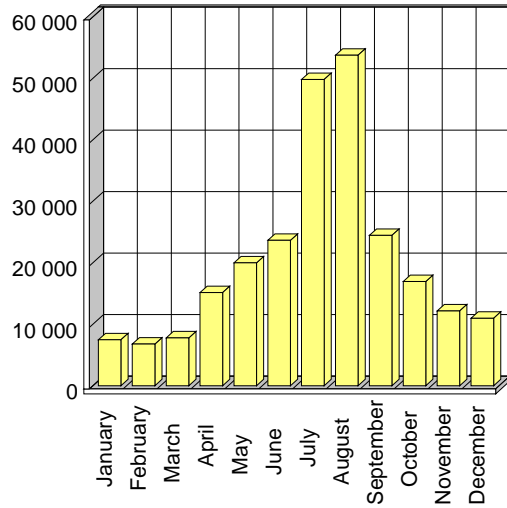

## Mouvements

Liege Airport

Mois	2005
January	3 290
February	2 782
March	4 071
April	3 859
May	3 510
June	3 397
July	3 656
August	3 478
September	3 763
October	3 651
November	3 353
December	3 543
<b>TOTAL</b>	<b>42 353</b>

# Passagers

Liege Airport

Mois	2005
January	7 478
February	6 777
March	7 790
April	15 148
May	19 980
June	23 651
July	49 802
August	53 750
September	24 444
October	16 946
November	12 168
December	10 982
<b>TOTAL</b>	<b>248 916</b>