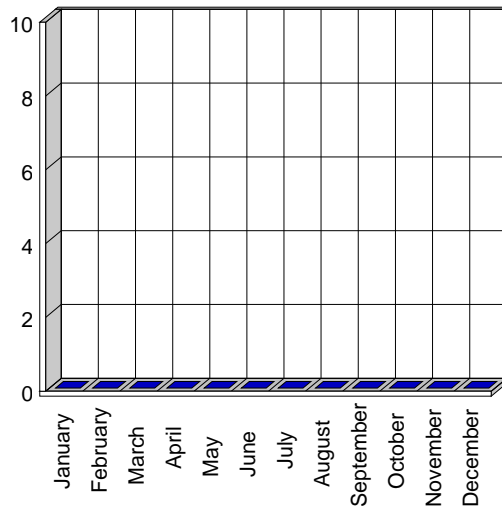

Poste (kg)

Liege Airport

Mois	2005
January	0
February	0
March	0
April	0
May	0
June	0
July	0
August	0
September	0
October	0
November	0
December	0
TOTAL	0