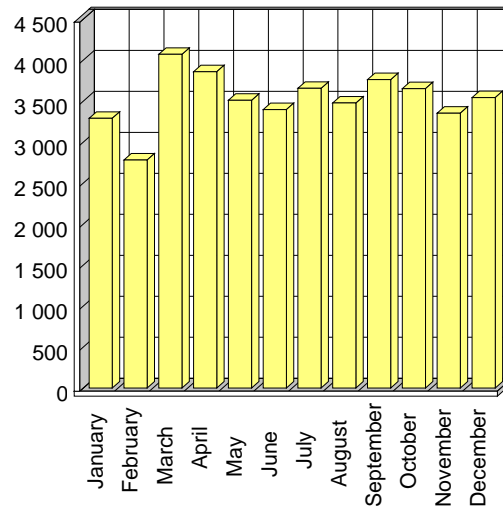

## Mouvements

Liege Airport

Mois	2005
January	3 290
February	2 782
March	4 071
April	3 859
May	3 510
June	3 397
July	3 656
August	3 478
September	3 763
October	3 651
November	3 353
December	3 543
<b>TOTAL</b>	<b>42 353</b>

# Passagers

Liege Airport

Mois	2005
January	7 478
February	6 777
March	7 790
April	15 148
May	19 980
June	23 651
July	49 802
August	53 750
September	24 444
October	16 946
November	12 168
December	10 982
<b>TOTAL</b>	<b>248 916</b>