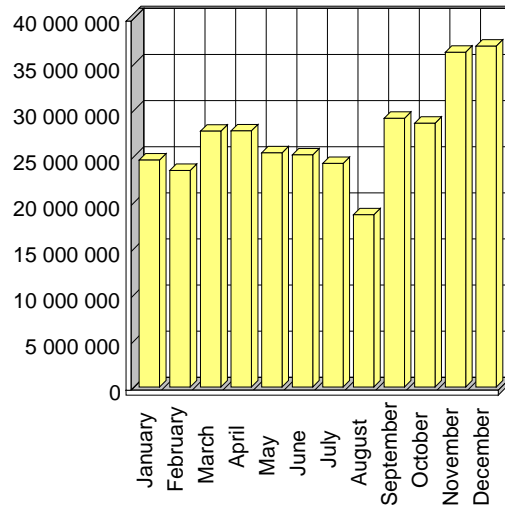

## Mouvements

Liege Airport

Mois	2005
January	3 290
February	2 782
March	4 071
April	3 859
May	3 510
June	3 397
July	3 656
August	3 478
September	3 763
October	3 651
November	3 353
December	3 543
<b>TOTAL</b>	<b>42 353</b>

# Passagers

Liege Airport

Mois	2005
January	7 478
February	6 777
March	7 790
April	15 148
May	19 980
June	23 651
July	49 802
August	53 750
September	24 444
October	16 946
November	12 168
December	10 982
<b>TOTAL</b>	<b>248 916</b>

## Fret (kg)

Liege Airport

Mois	2005
January	24 619 231
February	23 488 407
March	27 739 358
April	27 777 052
May	25 390 382
June	25 169 486
July	24 251 245
August	18 669 541
September	29 137 690
October	28 605 967
November	36 293 696
December	36 957 814
<b>TOTAL</b>	<b>328 099 869</b>