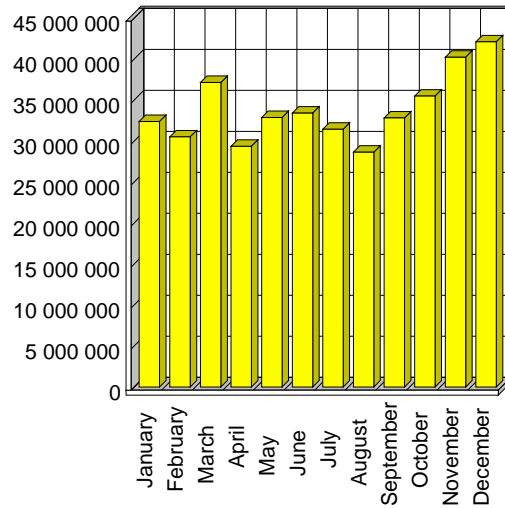

Mouvements

Liege Airport

Mois	2006
January	3 843
February	2 903
March	3 822
April	3 783
May	3 653
June	4 536
July	3 933
August	3 644
September	3 989
October	4 196
November	3 669
December	3 493
TOTAL	45 464

Passagers

Liege Airport

Mois	2006
January	12 324
February	13 021
March	11 065
April	21 316
May	33 628
June	38 120
July	62 053
August	60 483
September	39 495
October	19 309
November	8 977
December	12 332
TOTAL	332 123

Fret (kg)

Liege Airport

Mois	2006
January	32 397 787
February	30 514 647
March	37 153 209
April	29 357 454
May	32 874 521
June	33 408 651
July	31 446 482
August	28 655 583
September	32 818 043
October	35 486 228
November	40 225 752
December	42 105 863
TOTAL	406 444 220