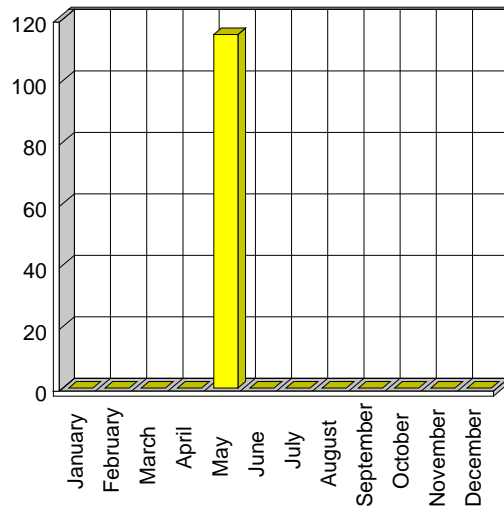

Poste (kg)

Liege Airport

Mois	2006
January	0
February	0
March	0
April	0
May	115
June	0
July	0
August	0
September	0
October	0
November	0
December	0
TOTAL	115