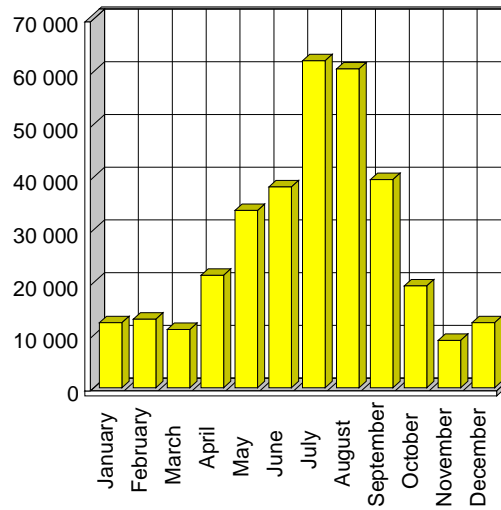

Mouvements

Liege Airport

Mois	2006
January	3 843
February	2 903
March	3 822
April	3 783
May	3 653
June	4 536
July	3 933
August	3 644
September	3 989
October	4 196
November	3 669
December	3 493
TOTAL	45 464

Passagers

Liege Airport

Mois	2006
January	12 324
February	13 021
March	11 065
April	21 316
May	33 628
June	38 120
July	62 053
August	60 483
September	39 495
October	19 309
November	8 977
December	12 332
TOTAL	332 123