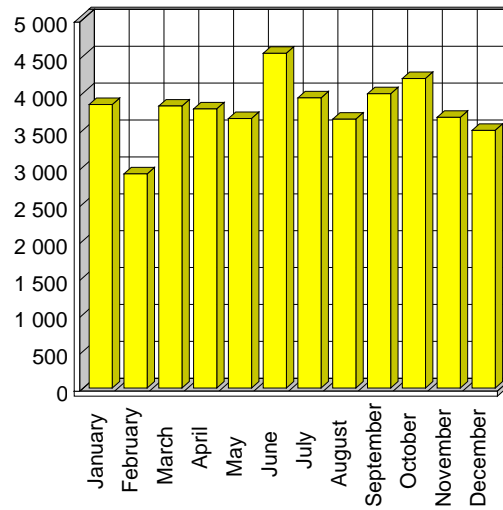

Mouvements

Liege Airport

Mois	2006
January	3 843
February	2 903
March	3 822
April	3 783
May	3 653
June	4 536
July	3 933
August	3 644
September	3 989
October	4 196
November	3 669
December	3 493
TOTAL	45 464

Passagers

Liege Airport

Mois	2006
January	12 324
February	13 021
March	11 065
April	21 316
May	33 628
June	38 120
July	62 053
August	60 483
September	39 495
October	19 309
November	8 977
December	12 332
TOTAL	332 123