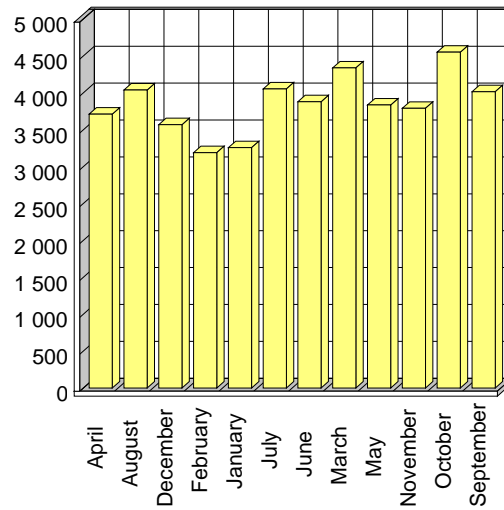

Mouvements

Liege Airport

Mois	2007
April	3 712
August	4 040
December	3 570
February	3 190
January	3 258
July	4 055
June	3 881
March	4 339
May	3 836
November	3 791
October	4 552
September	4 017
TOTAL	46 241

Passagers

Liege Airport

Mois	2007
April	25 636
August	68 911
December	11 721
February	11 385
January	9 079
July	68 429
June	36 686
March	11 863
May	32 395
November	12 617
October	22 812
September	46 322
TOTAL	357 856