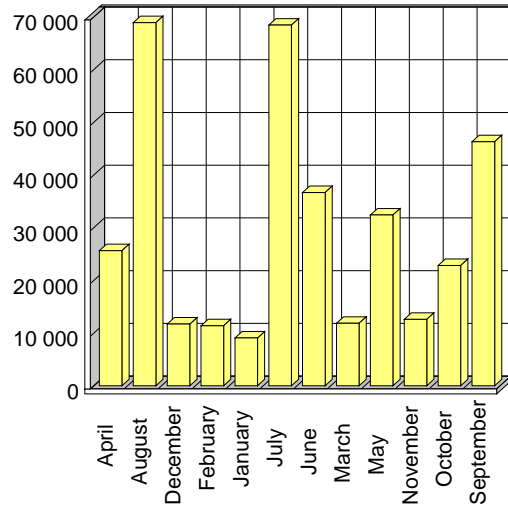

Mouvements

Liege Airport

Mois	2007
April	3 712
August	4 040
December	3 570
February	3 190
January	3 258
July	4 055
June	3 881
March	4 339
May	3 836
November	3 791
October	4 552
September	4 017
TOTAL	46 241

Passagers

Liege Airport

Mois	2007
April	25 636
August	68 911
December	11 721
February	11 385
January	9 079
July	68 429
June	36 686
March	11 863
May	32 395
November	12 617
October	22 812
September	46 322
TOTAL	357 856