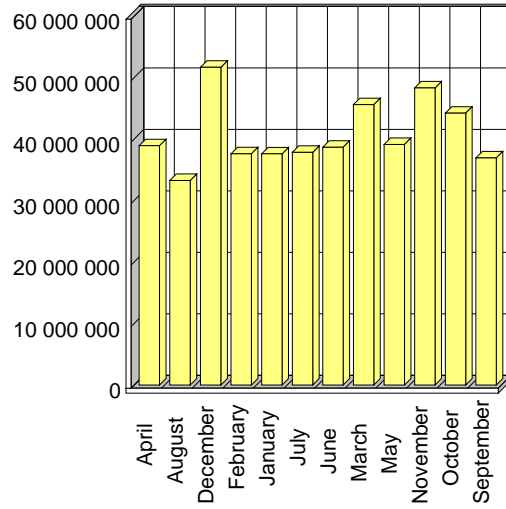

Mouvements

Liege Airport

Mois	2007
April	3 712
August	4 040
December	3 570
February	3 190
January	3 258
July	4 055
June	3 881
March	4 339
May	3 836
November	3 791
October	4 552
September	4 017
TOTAL	46 241

Passagers

Liege Airport

Mois	2007
April	25 636
August	68 911
December	11 721
February	11 385
January	9 079
July	68 429
June	36 686
March	11 863
May	32 395
November	12 617
October	22 812
September	46 322
TOTAL	357 856

Fret (kg)

Liege Airport

Mois	2007
April	38 936 370
August	33 277 918
December	51 686 309
February	37 623 605
January	37 604 670
July	37 849 560
June	38 673 381
March	45 604 287
May	39 138 953
November	48 318 558
October	44 218 122
September	36 937 814
TOTAL	489 869 547