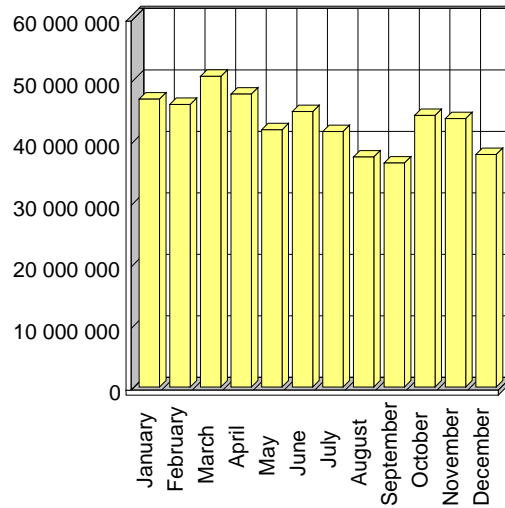

Mouvements

Liege Airport

Mois	2008
January	3 490
February	4 091
March	3 637
April	4 367
May	4 450
June	4 098
July	4 314
August	4 085
September	3 777
October	3 806
November	3 240
December	3 039
TOTAL	46 394

Passagers

Liege Airport

Mois	2008
January	10 906
February	14 338
March	16 574
April	21 138
May	37 490
June	46 118
July	73 881
August	99 264
September	51 855
October	24 928
November	16 186
December	13 538
TOTAL	426 216

Fret (kg)

Liege Airport

Mois	2008
January	46 829 894
February	45 949 361
March	50 536 216
April	47 637 425
May	41 850 300
June	44 801 596
July	41 549 703
August	37 420 938
September	36 439 205
October	44 167 102
November	43 656 432
December	37 817 568
TOTAL	518 655 740