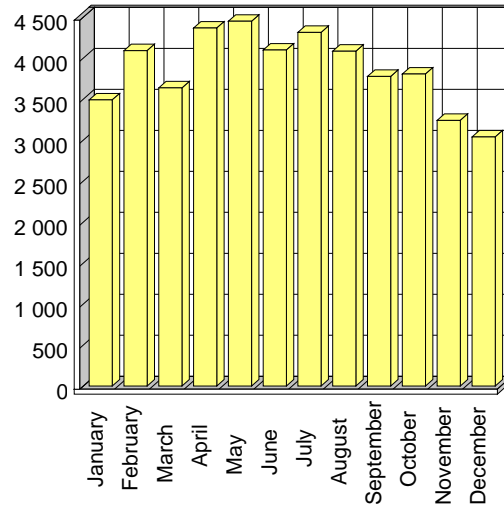

Mouvements

Liege Airport

Mois	2008
January	3 490
February	4 091
March	3 637
April	4 367
May	4 450
June	4 098
July	4 314
August	4 085
September	3 777
October	3 806
November	3 240
December	3 039
TOTAL	46 394

Passagers

Liege Airport

Mois	2008
January	10 906
February	14 338
March	16 574
April	21 138
May	37 490
June	46 118
July	73 881
August	99 264
September	51 855
October	24 928
November	16 186
December	13 538
TOTAL	426 216