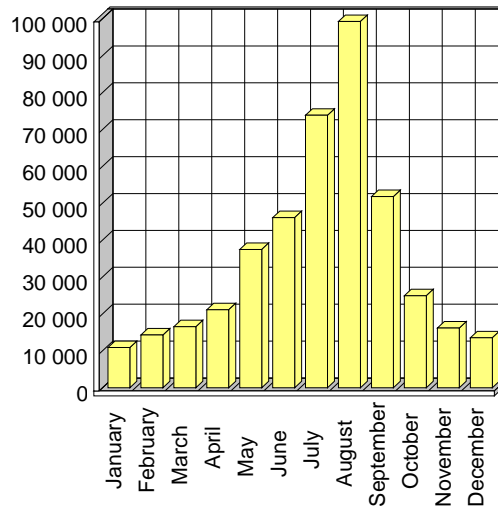

Mouvements

Liege Airport

Mois	2008
January	3 490
February	4 091
March	3 637
April	4 367
May	4 450
June	4 098
July	4 314
August	4 085
September	3 777
October	3 806
November	3 240
December	3 039
TOTAL	46 394

Passagers

Liege Airport

Mois	2008
January	10 906
February	14 338
March	16 574
April	21 138
May	37 490
June	46 118
July	73 881
August	99 264
September	51 855
October	24 928
November	16 186
December	13 538
TOTAL	426 216