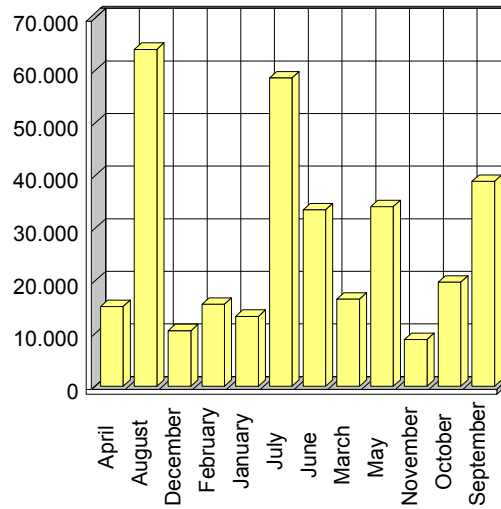

Mouvements

Liege Airport

Mois	2010
April	4.185
August	3.952
December	2.774
February	3.510
January	3.522
July	4.582
June	4.195
March	4.650
May	4.718
November	3.777
October	4.328
September	4.317
TOTAL	48.510

Passagers

Liege Airport

Mois	2010
April	15.127
August	64.031
December	10.539
February	15.560
January	13.295
July	58.588
June	33.501
March	16.508
May	34.117
November	8.875
October	19.802
September	38.971
TOTAL	328.914