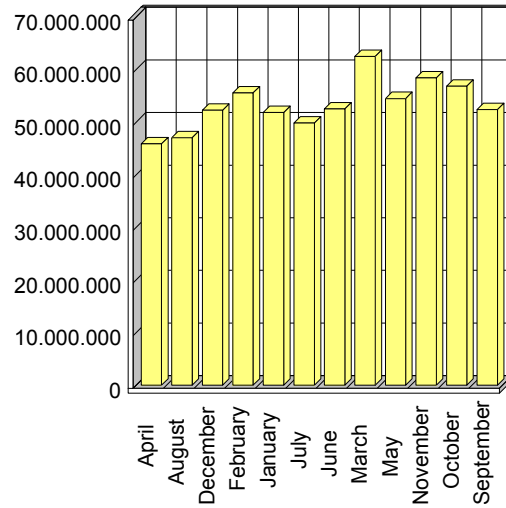

Mouvements

Liege Airport

Mois	2010
April	4.185
August	3.952
December	2.774
February	3.510
January	3.522
July	4.582
June	4.195
March	4.650
May	4.718
November	3.777
October	4.328
September	4.317
TOTAL	48.510

Passagers

Liege Airport

Mois	2010
April	15.127
August	64.031
December	10.539
February	15.560
January	13.295
July	58.588
June	33.501
March	16.508
May	34.117
November	8.875
October	19.802
September	38.971
TOTAL	328.914

Fret (kg)

Liege Airport

Mois	2010
April	45.907.392
August	47.036.353
December	52.311.198
February	55.561.008
January	51.870.456
July	49.883.536
June	52.501.672
March	62.506.096
May	54.494.666
November	58.434.183
October	56.856.902
September	52.384.332
TOTAL	639.747.794