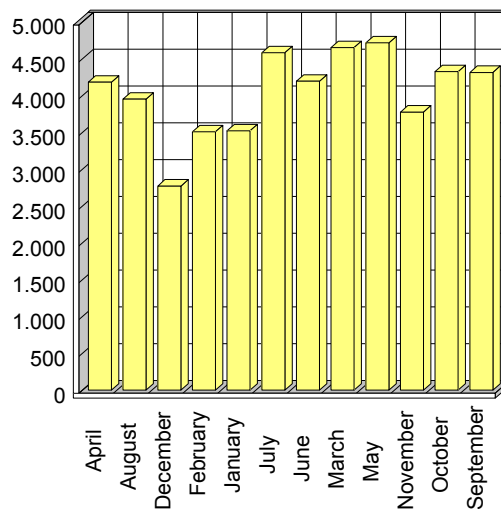

Mouvements

Liege Airport

Mois	2010
April	4.185
August	3.952
December	2.774
February	3.510
January	3.522
July	4.582
June	4.195
March	4.650
May	4.718
November	3.777
October	4.328
September	4.317
TOTAL	48.510

Passagers

Liege Airport

Mois	2010
April	15.127
August	64.031
December	10.539
February	15.560
January	13.295
July	58.588
June	33.501
March	16.508
May	34.117
November	8.875
October	19.802
September	38.971
TOTAL	328.914