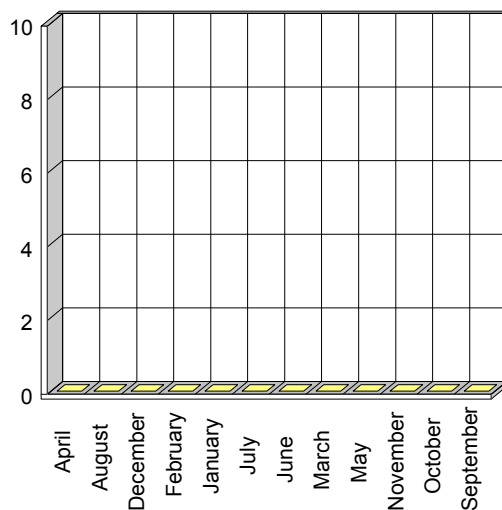

Poste (kg)

Liege Airport

Mois	2010
April	0
August	0
December	0
February	0
January	0
July	0
June	0
March	0
May	0
November	0
October	0
September	0
TOTAL	0